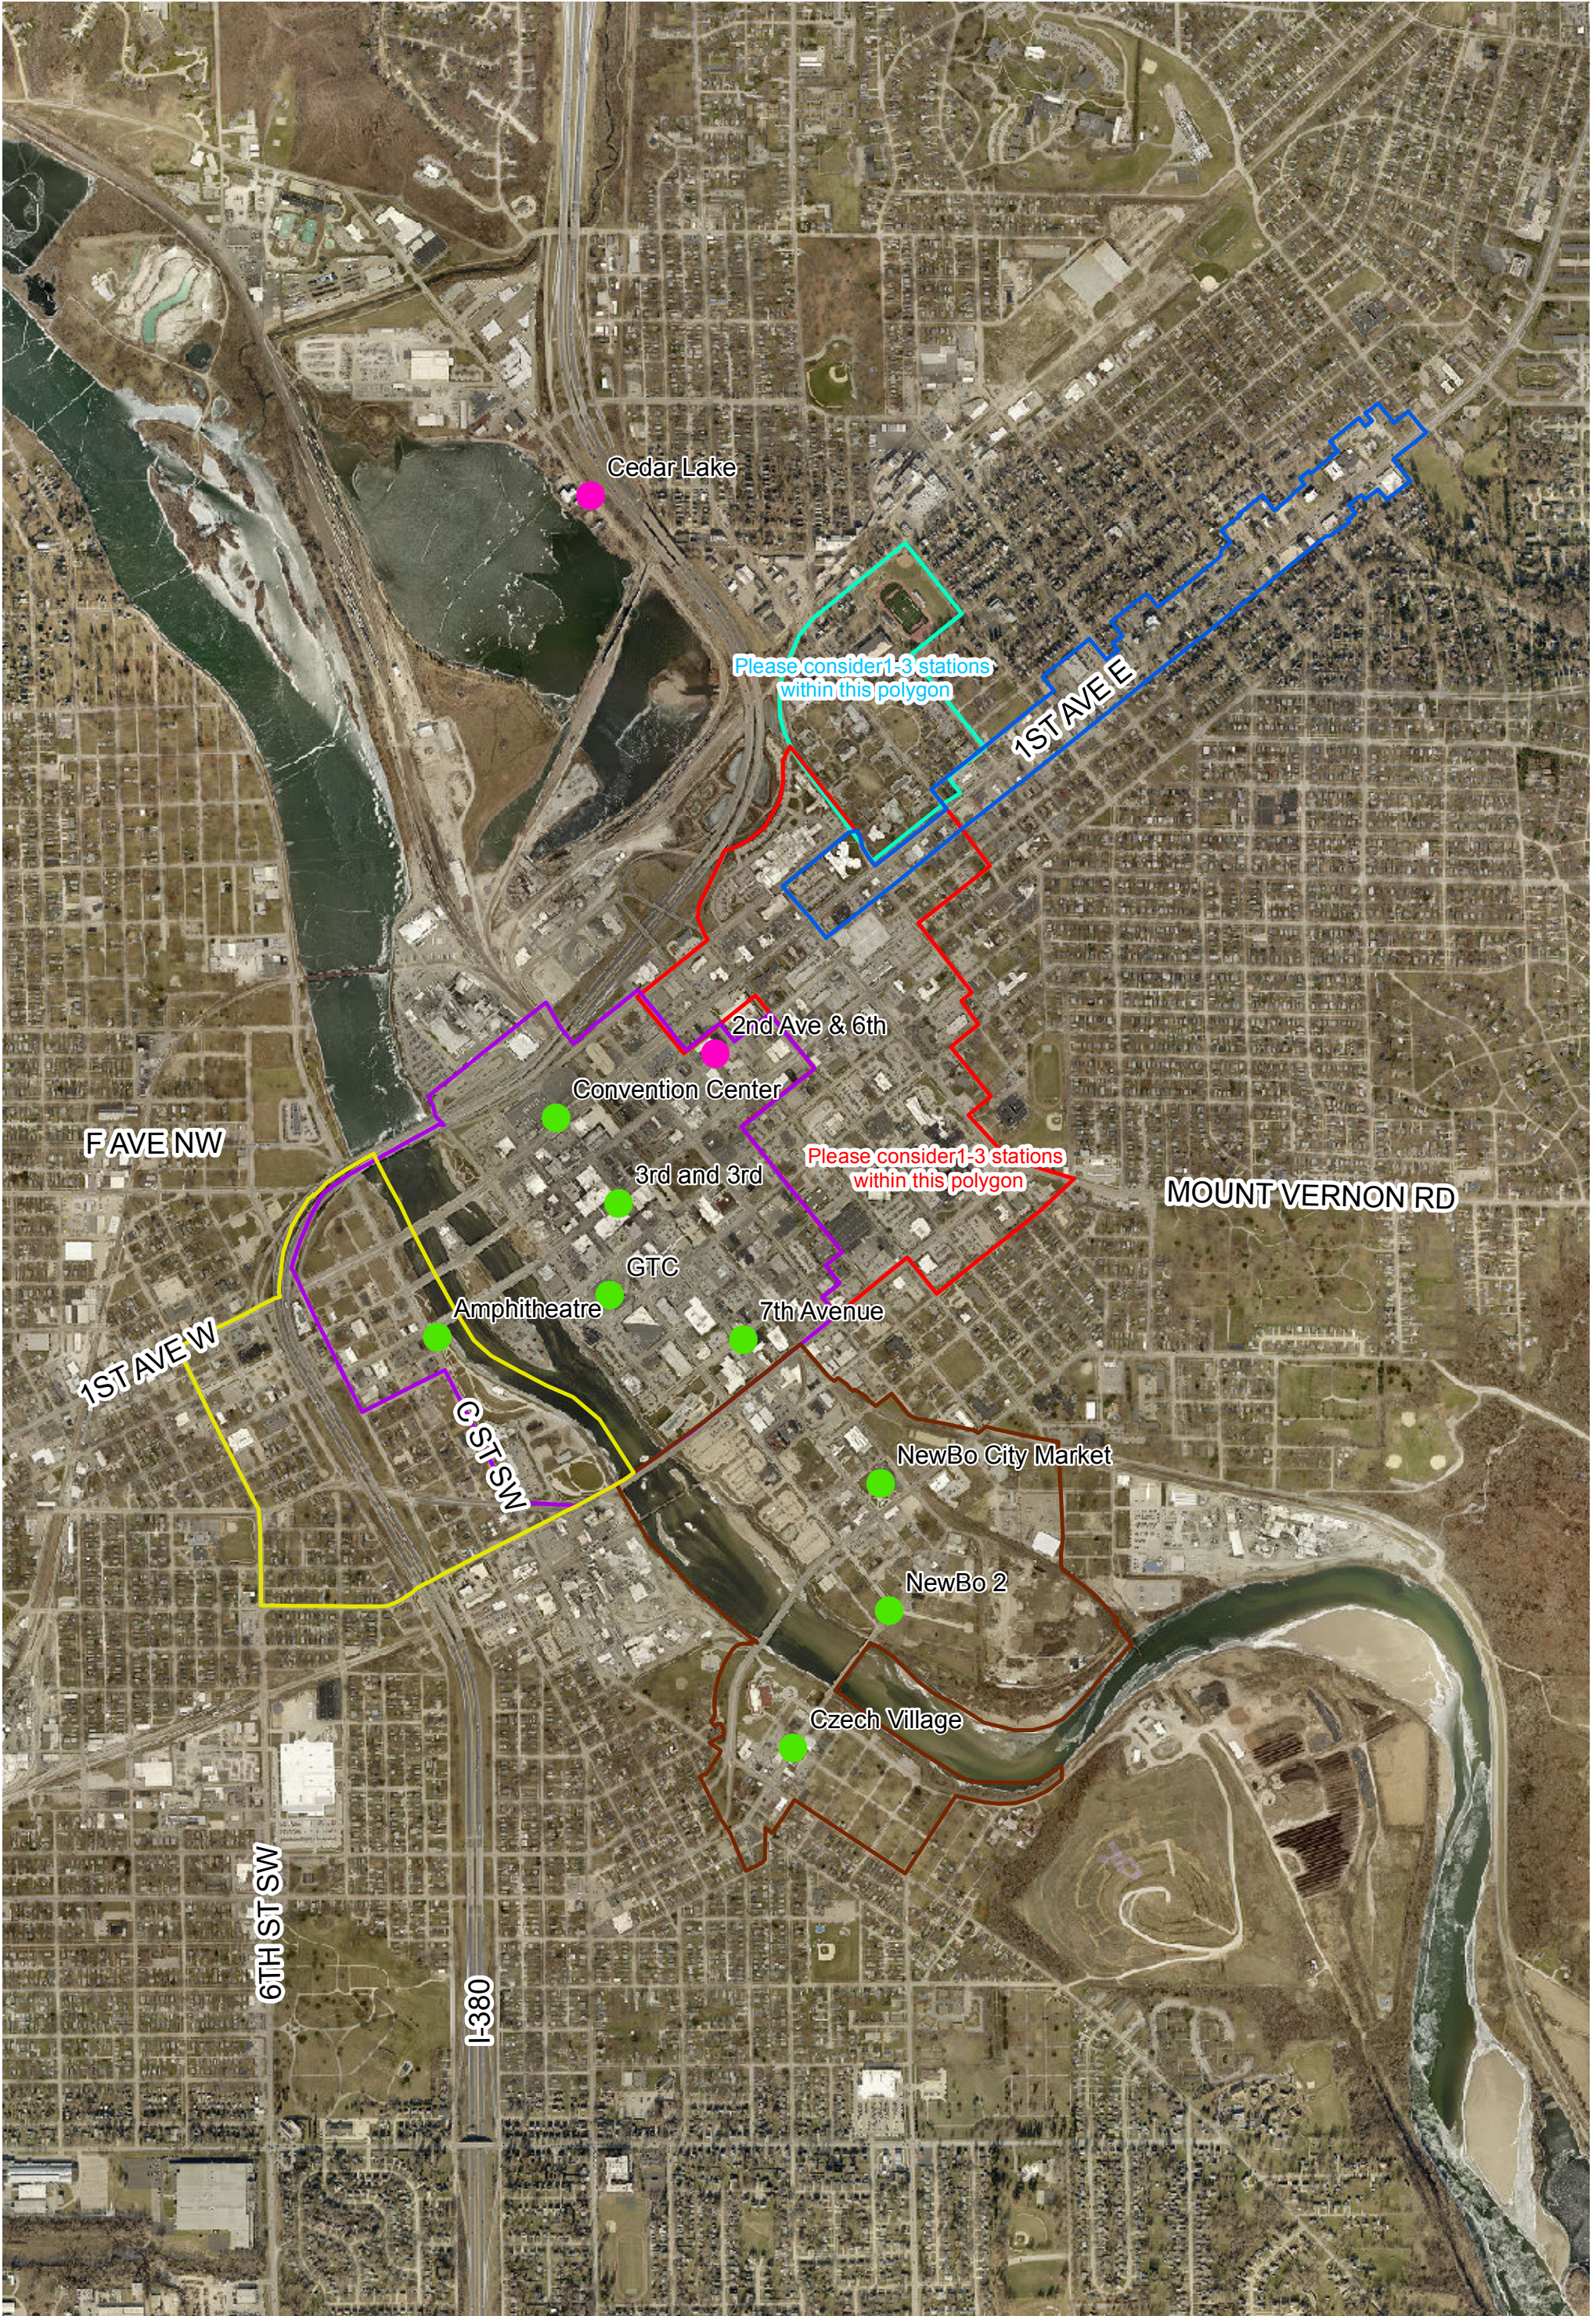

# Bike Share - General Locations Phase 1

- |               |                     |                  |                   |
|---------------|---------------------|------------------|-------------------|
| Downtown      | The Medical Quarter | Coe College      | Required Station  |
| Czech Village | The Uptown District | Kingston Village | Potential Station |

0 250 500 1,000 1,500 Feet

Map created by City of Cedar Rapids  
Community Development Department